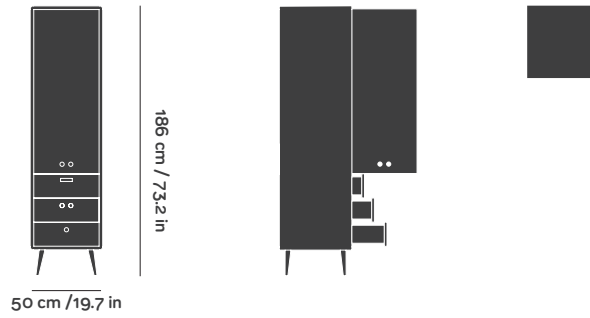

DIMENSIONS

NANDOS

REF. 5

Packaging

W56 x D56 x H192 cm

W22 x D22 x H75.6 in

Gross Weight 55 kg

Units per pack 1pc

NANDOS two doors

REF. 16

Packaging

W56 x D56 x H192 cm

W22 x D22 x H75.6 in

Gross Weight 48 kg

Units per pack 1pc

MATERIALS