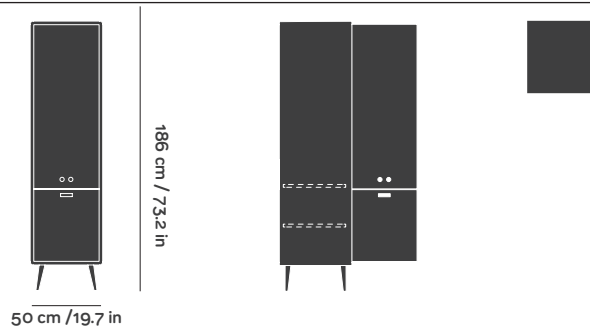

DIMENSIONS

NANDOS

REF. 5

Packaging

W56 x D56 x H192 cm

W22 x D22 x H75.6 in

Gross Weight 55 kg

Units per pack 1pc

NANDOS two doors

REF. 16

Packaging

W56 x D56 x H192 cm

W22 x D22 x H75.6 in

Gross Weight 48 kg

Units per pack 1pc

MATERIALS