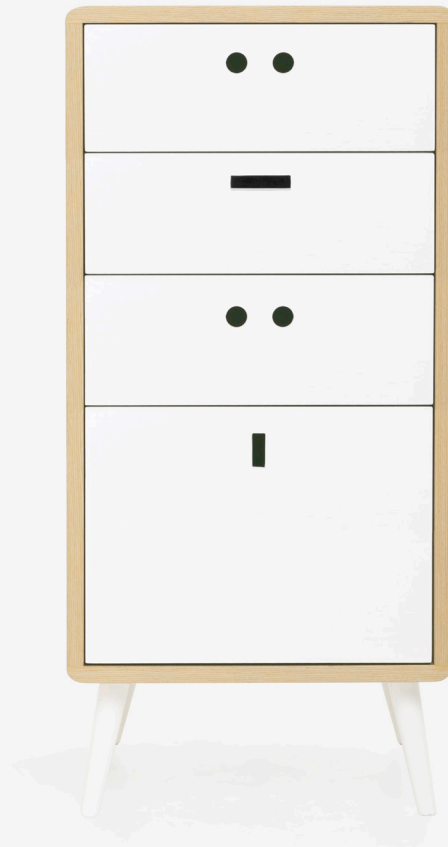

Tall chest

MARTINS

BY Hugo Silva & Joana Santos

REF. 6 *martins*

REF. 17 *martins three drawer*

REF. 18 *martins three drawer one door*

REF. 19 *martins two doors*

Materials

Oak wood veneer (frame and drawers) and solid ash (feet).

Finishings

Colourless matt varnish (frame) and 'cold white' matt varnish (drawers and feet). Matt varnish also available in 'retro pink', 'baby blue', 'dry yellow', 'light grey', 'sleepy green' and 'soft green'.

Drawers' inner coating

Wallpaper with illustrations in 'grumpy black'.

Custom

Arranged with the client.

Description

Martins are happy siamese twins. They are very similar, but one of them is hungrier and is always with his mouth open, which allows you to store your bigger items. This tall chest is lined with wallpaper with illustrations of the characters' belongings. It is destined for indoors, can be produced in different colours and can adapt itself to children, youngsters and adults.