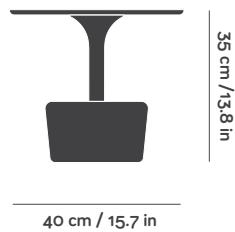

REF. 40

Packaging

W67 x D67 x H33 cm

W26.4 x D26.4 x H13 in

Gross Weight 8 kg

Units per pack 1pc

FLORA wide tall

REF. 41

Packaging

W67 x D67 x H44 cm

W26.4 x D26.4 x H17.3 in

Gross Weight 8.5 kg

Units per pack 1pc

FLORA small low

REF. 42

Packaging

W41 x D41 x H38 cm

W16.1 x D16.1 in x H15 in

Gross Weight 6.5 kg

Units per pack 1pc

FLORA small tall

REF. 43

Packaging

W41 x D41 x H51 cm