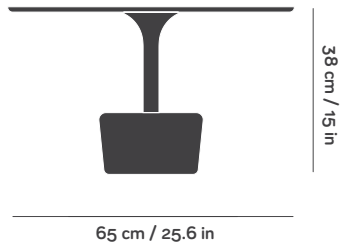

REF. 40

Packaging

W67 x D67 x H33 cm

W26.4 x D26.4 x H13 in

Gross Weight 8 kg

Units per pack 1pc

FLORA wide tall

REF. 41

Packaging

W67 x D67 x H44 cm

W26.4 x D26.4 x H17.3 in

Gross Weight 8.5 kg

Units per pack 1pc

FLORA small low

REF. 42

Packaging

W41 x D41 x H38 cm

W16.1 x D16.1 in x H15 in

Gross Weight 6.5 kg

Units per pack 1pc

FLORA small tall

REF. 43

Packaging

W41 x D41 x H51 cm