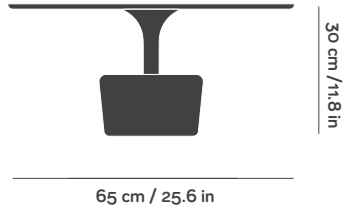

REF. 40

Packaging

W67 x D67 x H33 cm

W26.4 x D26.4 x H13 in

Gross Weight 8 kg

Units per pack 1pc

FLORA wide tall

REF. 41

Packaging

W67 x D67 x H44 cm

W26.4 x D26.4 x H17.3 in

Gross Weight 8.5 kg

Units per pack 1pc

FLORA small low

REF. 42

Packaging

W41 x D41 x H38 cm

W16.1 x D16.1 in x H15 in

Gross Weight 6.5 kg

Units per pack 1pc

FLORA small tall

REF. 43

Packaging

W41 x D41 x H51 cm