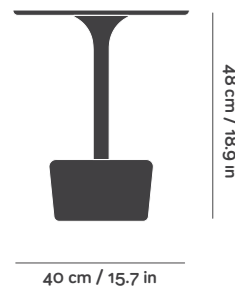

Packaging

W41 x D41 x H51 cm

W16.1 x D16.1 x H20.1 in

Gross Weight 7 kg

Units per pack 1pc