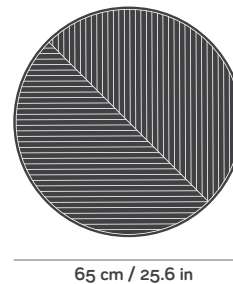

REF. 40

Packaging

W67 x D67 x H33 cm

W26.4 x D26.4 x H13 in

Gross Weight 8 kg

Units per pack 1pc

FLORA wide tall

REF. 41

Packaging

W67 x D67 x H44 cm

W26.4 x D26.4 x H17.3 in

Gross Weight 8.5 kg

Units per pack 1pc

FLORA small low

REF. 42

Packaging

W41 x D41 x H38 cm

W16.1 x D16.1 in x H15 in

Gross Weight 6.5 kg

Units per pack 1pc

FLORA small tall

REF. 43

Packaging

W41 x D41 x H51 cm