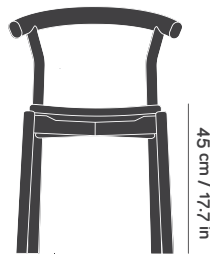

## DIMENSIONS

#### Packaging

W67 x D69 x H107 cm

W26.4 x D27.2 x H42.1 in

Gross Weight 26kg

Units per pack 4pc

54 cm / 21.3 in

52cm / 20.5in

#### Packaging

W70 x D77 x H107 cm

W27.6 x D30.3 x H42.1 in

Gross Weight 26 kg

Units per pack 4pc

62 cm / 24.4 in

55 cm / 21.7 in