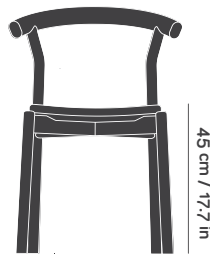

DIMENSIONS

DINA

REF. 22

Packaging

W67 x D69 x H107 cm

W26.4 x D27.2 x H42.1 in

Gross Weight 26kg

Units per pack 4pc

54 cm / 21.3 in

52 cm / 20.5 in

DORA

REF. 21

Packaging

W70 x D77 x H107 cm

W27.6 x D30.3 x H42.1 in

Gross Weight 26 kg